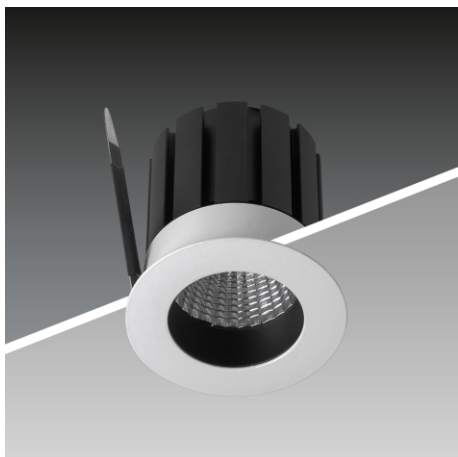

- Terms & Condition
- Privacy

New Products

- Abbys
- Merlin
- Erica
- Comet

Social Media

DOWNLIGHTS

A downlight is a light fitting (luminaire) that lights in a downward direction to light an area below. They are usually recessed into the ceiling so you see only a small part of fitting below the ceiling. Downlights are generally installed in the surrounding ceilings of bedrooms, living rooms, and bathrooms. Recessed LED lighting fixtures, embedded in the ceiling, are popular in the lighting market.

DART

Recessed LED Fixed Downlight

ZEUS

Recessed LED Fixed Downlight

DOWNLIGHTS

Indoor Lighting > Downlights > Dot

DOT - 3W

Recessed LED Fixed Downlight

DOT - 5W

Recessed LED Fixed Downlight

DOT - 10W

Recessed LED Fixed Downlight

Similar Products

MERLIN

Recessed LED Fixed Downlight

GLOW FX DL