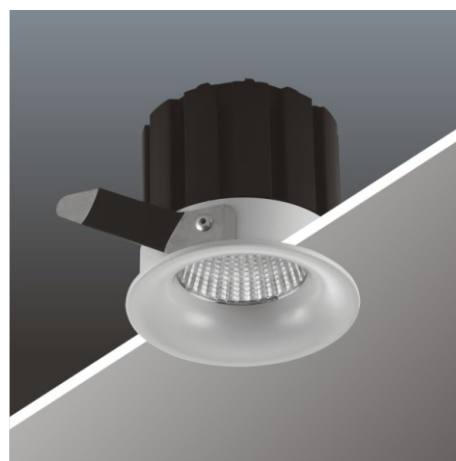

GLOW FX

Recessed LED Fixed Downlight