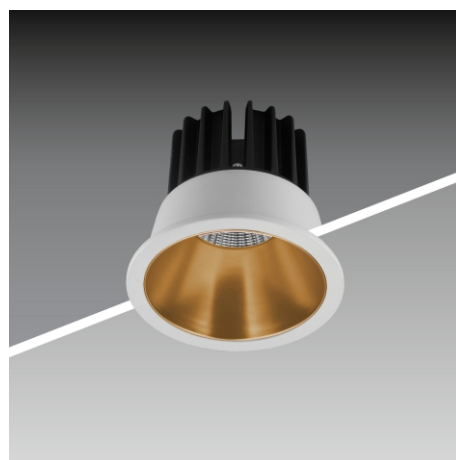

- Terms & Condition
- Privacy

New Products

- Abbys
- Merlin
- Erica
- Comet

Social Media

DOWNLIGHTS

A downlight is a light fitting (luminaire) that lights in a downward direction to light an area below. They are usually recessed into the ceiling so you see only a small part of fitting below the ceiling. Downlights are generally installed in the surrounding ceilings of bedrooms, living rooms, and bathrooms. Recessed LED lighting fixtures, embedded in the ceiling, are popular in the lighting market.

PRODUCT SHOWCASE

Indoor Lighting > Downlights

DOT

Recessed LED Fixed Downlight

ABBYS

Recessed LED Fixed Downlight

FLORID

Recessed LED Fixed Downlight