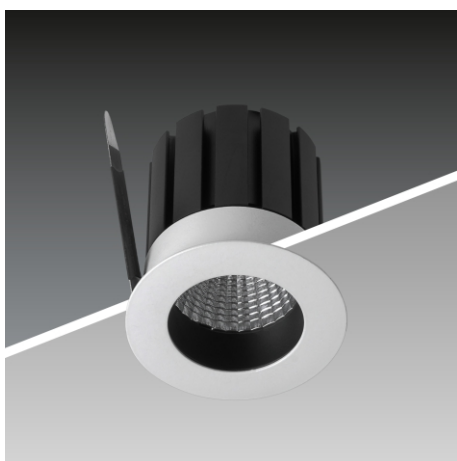

- Terms & Condition
- Privacy

New Products

- Abbys
- Merlin
- Erica
- Comet

Social Media

DOWNLIGHTS

A downlight is a light fitting (luminaire) that lights in a downward direction to light an area below. They are usually recessed into the ceiling so you see only a small part of fitting below the ceiling. Downlights are generally installed in the surrounding ceilings of bedrooms, living rooms, and bathrooms. Recessed LED lighting fixtures, embedded in the ceiling, are popular in the lighting market.

PRODUCT SHOWCASE

Indoor Lighting > Downlights

DOT

Recessed LED Fixed Downlight

ABBYS

Recessed LED Fixed Downlight

FLORID

Recessed LED Fixed Downlight

MERLIN

Recessed LED Fixed Downlight

GLOW FX DL

Recessed LED Fixed Downlight

GLOW FX

Recessed LED Fixed Downlight

AVIO DL

Recessed LED Fixed Downlight