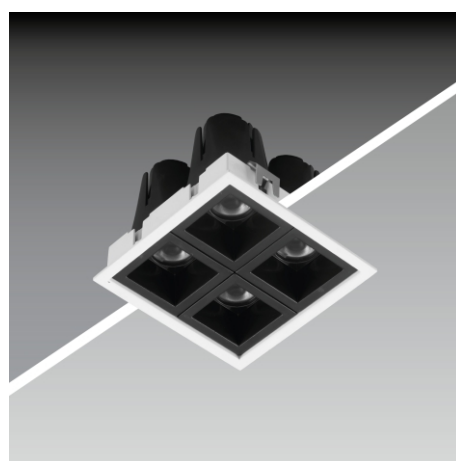

ZEUS

Recessed LED Fixed Downlight